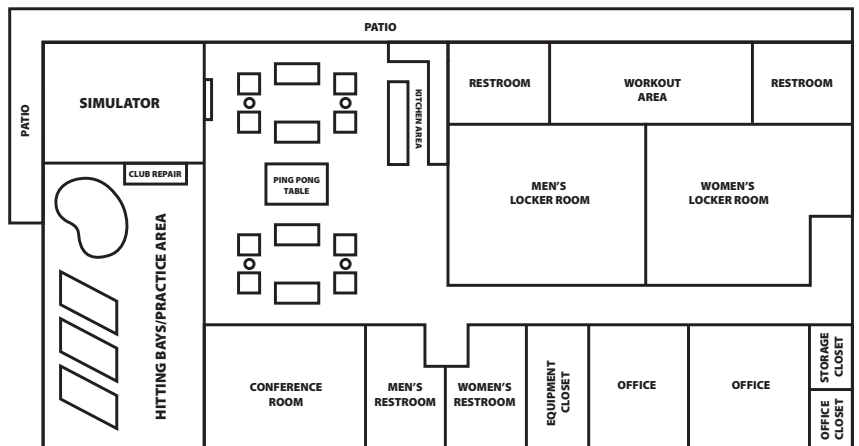

GOLF CLUBHOUSE

A Space for Community

Located adjacent to the Tommy Hale Short Game Facility, the Golf Clubhouse at Hardin-Simmons University will be a state-of-the-art facility focused on the development of the Cowboys and Cowgirls golf teams. With facilities designed to improve the long and short game of the players, the Clubhouse will also provide a space for off-the-course learning.

HSU athletes balance success on the field with success in the classroom. In addition to the features that will enhance the golfing experience, the new Clubhouse will provide a community space with study areas and meeting spaces for both students and coaches.

(Top) Floor plan of the new Golf Clubhouse
 (Left Top) The Tommy Hale Short Game Facility
 (Left Bottom) Campus location of the new Golf Clubhouse

HARDIN-SIMMONS
UNIVERSITY

THRIVING ON *and OFF* the GOLF COURSE